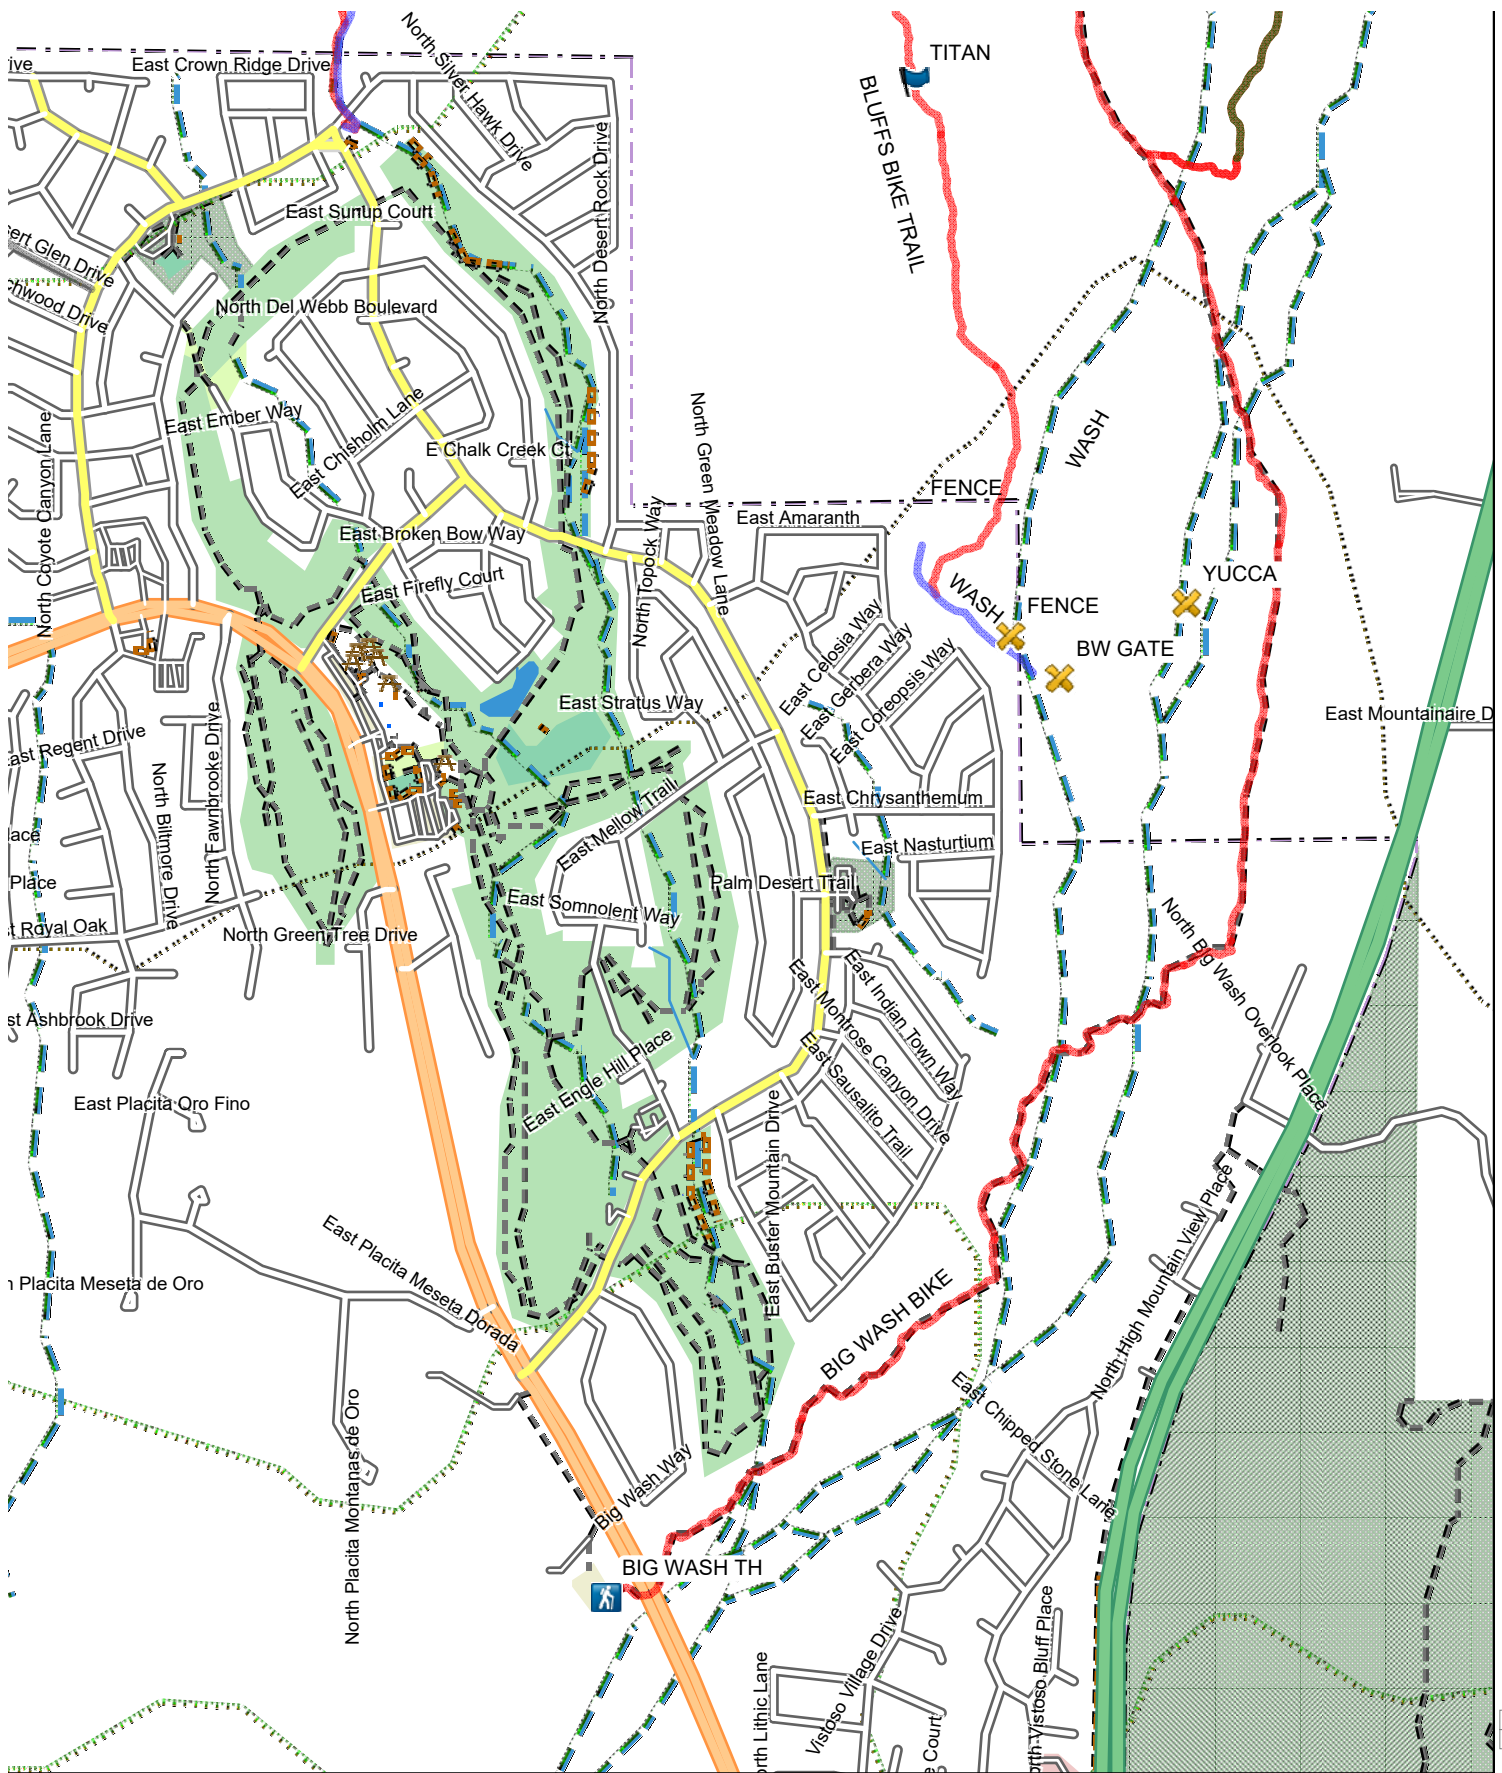

US Mountain OSM Topo

OPENSTREETMAP.ORG CONTRIBUTORS. SEE: [HTTP://WIKI.OPENSTREETMAP.ORG/INDEX.PHP/ATTRIBUTION](http://wiki.openstreetmap.org/index.php/Attribution)
 PROGRAM LICENCED UNDER GPL V2
 This work is licensed under the Creative Commons Attribution-NonCommercial 4.0 International (CC BY-NC 4.0) License.
 Map for Garmin devices © AP <http://www.gmaptool.eu/>
 Map data credit © OpenStreetMap contributors <http://www.openstreetmap.org/copyright>
 Map data credit U.S. Geological Survey Land Cover
 Map data credit NOAA depth contours
 DEM data credit https://lpdaac.usgs.gov/data_access/data_pool/ and <http://www.viewfinderpanoramas.org/>
 Map created with mkgmap 4284. Program released under the GPL.

TO RUIN

TRAILS AROUND SUN CITY

CREATED BY CLIVE PROBERT JAN 2020